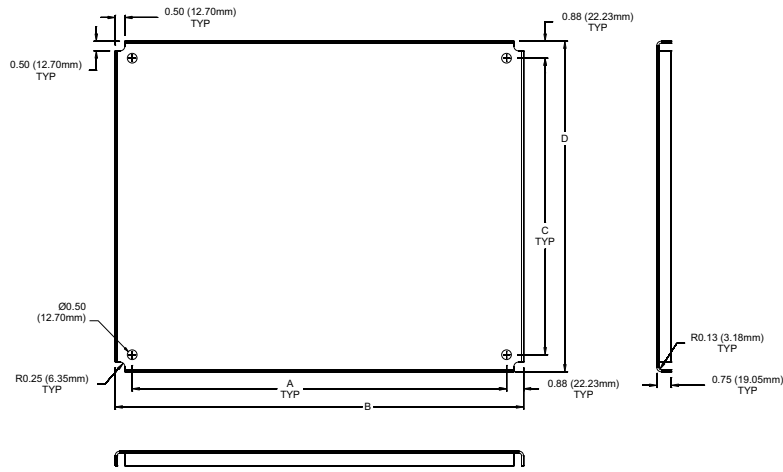

AM / AMU / AM-R:
Optional "P" White Painted Carbon Steel,
"PA" Aluminum Back Panels
"PF" Fiberglass Back Panels
"PG" Galvannealed Back Panels

AM, AMHD, AMU, AM-R SERIES (JIC Sizes)

Steel	Alum	FRP	Galv	A	B	C	D
P66	PA66	PF66	PG66	4.81 122mm	4.81 122mm	4.25 108mm	4.25 108mm
P86	PA86	PF86	PG86	6.75 171mm	4.88 124mm	6.25 159mm	4.25 108mm
P108	PA108	PF108	PG108	8.75 222mm	6.88 175mm	8.25 210mm	6.25 159mm
P120	PA120	PF120	PG120	10.75 273mm	8.88 226mm	10.25 260mm	8.25 210mm
P142	PA142	PF142	PG142	12.75 324mm	10.88 276mm	12.25 311mm	10.25 260mm
P164	PA164	PF164	PG164	14.75 375mm	12.88 327mm	14.25 362mm	12.25 311mm
P186	PA186	PF186	PG186	16.88 429mm	14.88 378mm	16.25 413mm	14.25 362mm
P206	PA206	PF206	PG206	18.44 468mm	14.44 367mm	17.81 452mm	13.81 351mm

CONTROL SERIES

Steel	Alum	FRP	Galv	A	B	C	D
P2420	PA2420	PF2420	PG2420	19.25 489mm	21.00 533mm	15.25 387mm	17.00 432mm
P2424	PA2424	PF2424	PG2424	19.25 489mm	21.00 533mm	19.25 489mm	21.00 533mm
P3024	PA3024	PF3024	PG3024	25.25 641mm	27.00 686mm	19.25 489mm	21.00 533mm

Steel panel thickness: (.1046") P2420, P2424, P3024; Aluminum panel thickness: (.1046") PA2420, PA2424, PA3024

Fiberglass panel thickness: (.250") PF2420, PF2424, PF3024; Galvanized steel panel thickness: (.1046") PG2420, PG2424, PG3024

Note: Fiberglass is just a flat panel, no rolled edge.

EMPIRE SERIES

Steel	A	B	C	D
P3630CS	31.24 793mm	33.00 838mm	25.24 641mm	27.00 686mm
P3636CS	31.24 793mm	33.00 838mm	31.24 793mm	33.00 838mm
P4836CS	43.24 1,098mm	45.00 1,143mm	31.24 793mm	33.00 838mm
P6036CS	55.24 1,403mm	57.00 1,448mm	31.24 793mm	33.00 838mm