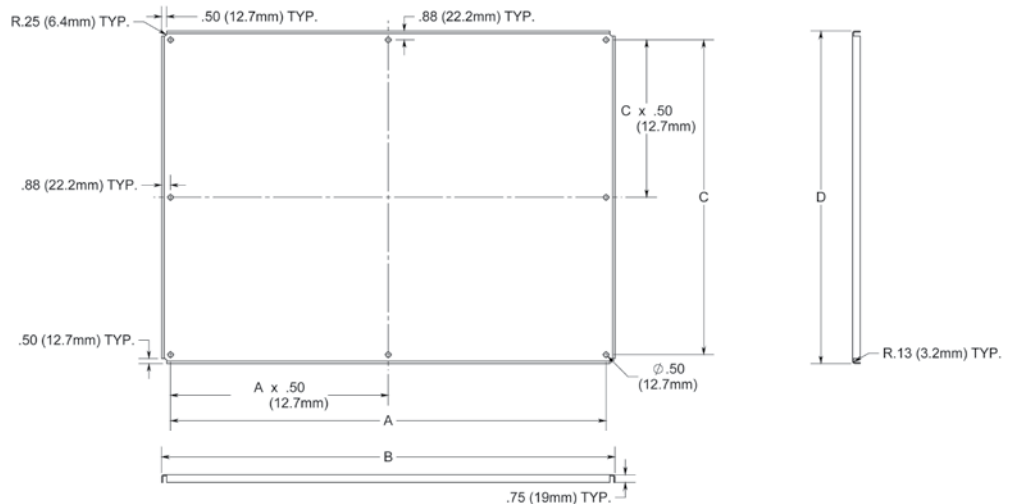

CONTROL SERIES

Steel	Alum	FRP	Galv	A	B	C	D
P2420	PA2420	PF2420	PG2420	19.25 489mm	21.00 533mm	15.25 387mm	17.00 432mm
P2424	PA2424	PF2424	PG2424	19.25 489mm	21.00 533mm	19.25 489mm	21.00 533mm
P3024	PA3024	PF3024	PG3024	25.25 641mm	27.00 686mm	19.25 489mm	21.00 533mm

Steel panel thickness: (.1046") P2420, P2424, P3024; Aluminum panel thickness: (.1046") PA2420, PA2424, PA3024

Fiberglass panel thickness: (.250") PF2420, PF2424, PF3024; Galvanized steel panel thickness: (.1046") PG2420, PG2424, PG3024

Note: Fiberglass is just a flat panel, no rolled edge.

EMPIRE SERIES

Steel	A	B	C	D
P3630CS	31.24 793mm	33.00 838mm	25.24 641mm	27.00 686mm
P3636CS	31.24 793mm	33.00 838mm	31.24 793mm	33.00 838mm
P4836CS	43.24 1,098mm	45.00 1,143mm	31.24 793mm	33.00 838mm
P6036CS	55.24 1,403mm	57.00 1,448mm	31.24 793mm	33.00 838mm