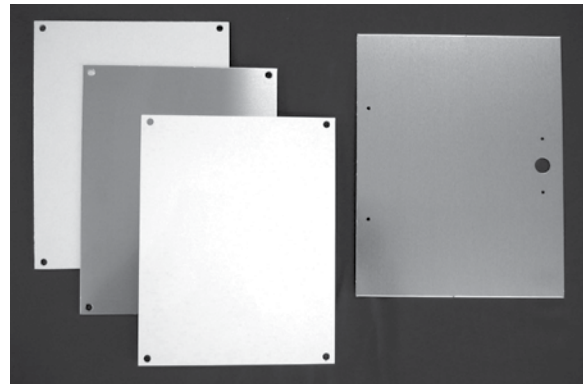

AM / AMU / AM-R:
Optional "P" White Painted Carbon Steel,
"PA" Aluminum Back Panels
"PF" Fiberglass Back Panels
"PG" Galvannealed Back Panels

AM, AMHD, AMU, AM-R SERIES (JIC Sizes)

Steel	Alum	FRP	Galv	A	B	C	D
P66	PA66	PF66	PG66	4.81 122mm	4.81 122mm	4.25 108mm	4.25 108mm
P86	PA86	PF86	PG86	6.75 171mm	4.88 124mm	6.25 159mm	4.25 108mm
P108	PA108	PF108	PG108	8.75 222mm	6.88 175mm	8.25 210mm	6.25 159mm
P120	PA120	PF120	PG120	10.75 273mm	8.88 226mm	10.25 260mm	8.25 210mm
P142	PA142	PF142	PG142	12.75 324mm	10.88 276mm	12.25 311mm	10.25 260mm
P164	PA164	PF164	PG164	14.75 375mm	12.88 327mm	14.25 362mm	12.25 311mm
P186	PA186	PF186	PG186	16.88 429mm	14.88 378mm	16.25 413mm	14.25 362mm
P206	PA206	PF206	PG206	18.44 468mm	14.44 367mm	17.81 452mm	13.81 351mm

*Fiberglass panel thickness: (.125") PF66, PF86, PF108; (.187") PF120, PF142, PF164; (.250") PF186, PF206

AM / AM-R / Control Series / Empire Series: Optional "P" White Painted Carbon Steel, "PA" Aluminum Back Panels "PF" Fiberglass Back Panels "PG" Galvannealed Back Panels