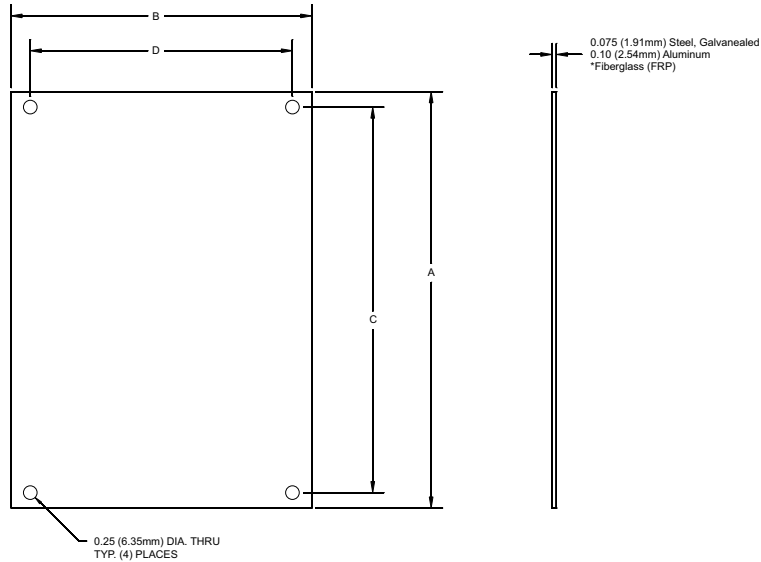

AM / AMU / AM-R:
Optional "P" White Painted Carbon Steel,
"PA" Aluminum Back Panels
"PF" Fiberglass Back Panels
"PG" Galvannealed Back Panels

AM, AMHD, AMU, AM-R SERIES (JIC Sizes)

Steel	Alum	FRP	Galv	A	B	C	D
P66	PA66	PF66	PG66	4.81 122mm	4.81 122mm	4.25 108mm	4.25 108mm
P86	PA86	PF86	PG86	6.75 171mm	4.88 124mm	6.25 159mm	4.25 108mm
P108	PA108	PF108	PG108	8.75 222mm	6.88 175mm	8.25 210mm	6.25 159mm
P120	PA120	PF120	PG120	10.75 273mm	8.88 226mm	10.25 260mm	8.25 210mm
P142	PA142	PF142	PG142	12.75 324mm	10.88 276mm	12.25 311mm	10.25 260mm
P164	PA164	PF164	PG164	14.75 375mm	12.88 327mm	14.25 362mm	12.25 311mm
P186	PA186	PF186	PG186	16.88 429mm	14.88 378mm	16.25 413mm	14.25 362mm
P206	PA206	PF206	PG206	18.44 468mm	14.44 367mm	17.81 452mm	13.81 351mm

CONTROL SERIES

Steel	Alum	FRP	Galv	A	B	C	D
P2420	PA2420	PF2420	PG2420	19.25 489mm	21.00 533mm	15.25 387mm	17.00 432mm
P2424	PA2424	PF2424	PG2424	19.25 489mm	21.00 533mm	19.25 489mm	21.00 533mm
P3024	PA3024	PF3024	PG3024	25.25 641mm	27.00 686mm	19.25 489mm	21.00 533mm

Note: Fiberglass is just a flat panel, no rolled edge.

EMPIRE SERIES

Steel	A	B	C	D
P3630CS	31.24 793mm	33.00 838mm	25.24 641mm	27.00 686mm
P3636CS	31.24 793mm	33.00 838mm	31.24 793mm	33.00 838mm
P4836CS	43.24 1,098mm	45.00 1,143mm	31.24 793mm	33.00 838mm
P6036CS	55.24 1,403mm	57.00 1,448mm	31.24 793mm	33.00 838mm